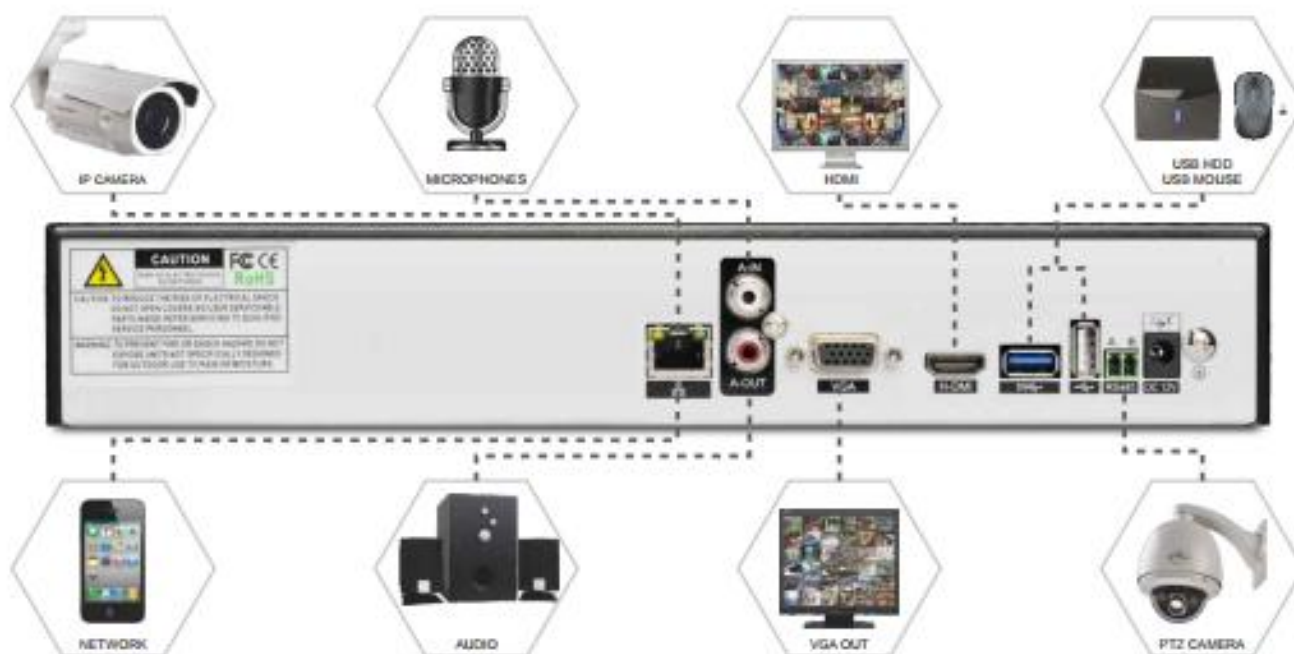

Installation :