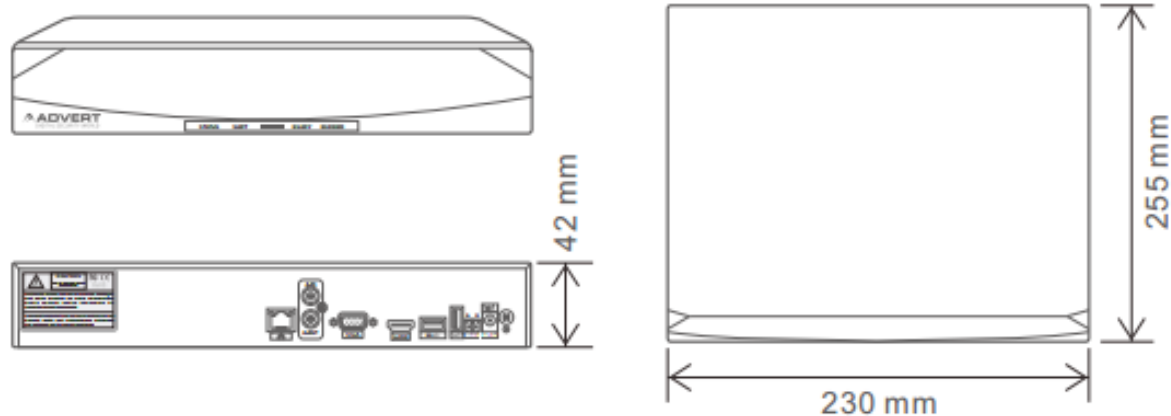

Specification :

Model Number	ADN-0404-1080P-H1Lx	ADN-0808-1080P-H1Lx ADN-0808-720P-H1Lx	ADN-0808-1080P-H1Px ADN-1616-960P-H1Px
Video Parameter			
Video Compression	H.264 Main Profile		
Video Standard	PAL: 625 Line, 50f/s; NTSC: 525 Line, 60f/s		
Video Format	NTSC/PAL		
Recording	4*1080P / 8*D1	8*1080P / 8*720P / 16D1	4*3M / 8*1080P / 16*720P
Playback	1*1080P / 4*D1	1*1080P / 4*720P / 4*D1	1*3M / 2*1080P / 4*720P
Video Output	BNC, VGA & HDMI (Max. 1920*1080)		VGA & HDMI (Max. 1920*1080)
Audio Parameter			
Audio Compression	G711a		
Audio Input (RCA)	—		1CH
Audio Output (RCA)	1CH		
Interface			
USB (2.0)	2		
Network	RJ-45 (10M/100M)		
IR Remote	Support		
HDD Port	1 SATA port (Max. 4T)		
Operation			
CMS	Support		
IE Browser	Support		
Snapshot	Support		
Zoom	Support		
Mobile Monitor	Support		
Function			
Backup	USB、HDD、Network		
Alarm Mode	MD、VB、VL、AI、AO		
Alarm Handling	Message、Email、Buzzer、FTP		
Split Mode	1、4	1、4、9	1、4、9、16
Event Log	Support		
Search Mode	By Time、By Event Type		
DDNS	Support (Admin Vision)		
ONVIF	Support		
Network Service	PPPoE、NTP、DDNS、FTP		
DST Time	Support		
Others			
NVR Mode	4*1080P; 8*D1	8*1080P; 8*720P; 16*D1	4*3M; 8*1080P; 16*720P
Operating System	Embedded Linux		
Main Processor	Hi3515A	Hi3520D	Hi3535
Application	XP、Vista、Win7		
GUI	Support		
Mobile Software	Iphone, Ipad, Windows mobile, Android, Symbian, Blackberry, etc.		
Multi-Language	Support		
Working Temperature	0 - 55°C		
Size(mm)	L255 x W230 x H42		
Weight(kg)	≤1.0 (Without HDD)		

Installation :

DIMENSIONS

The above mentioned technical drawings are for reference only.